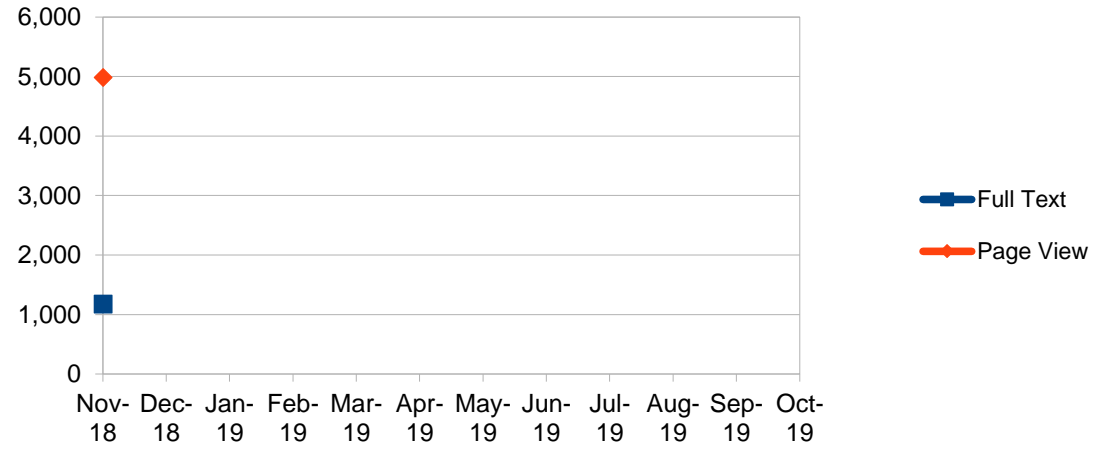

# IEL

[Index](#)

	Full Text	Page View
Nov 18	1,179	4,987
Dec 18		
Jan 19		
Feb 19		
Mar 19		
Apr 19		
May 19		
Jun 19		
Jul 19		
Aug 19		
Sep 19		
Oct 19		
	<b>1,179</b>	<b>4,987</b>

IEL